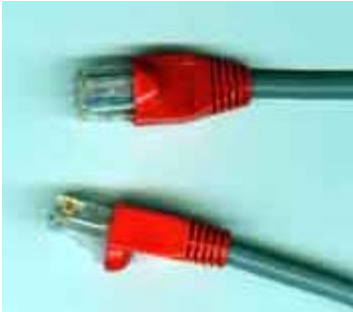

(Drop Cable)

[GO TOP](#)

Audio/Video Cable & DC Cable

AV01: 3*3RCA PHONE PIN PLUG

(VCD、DVD等音频、视频连接线)

AV02: 3*3RCA TUBE TYPE RCD PLUG

(Audio/Video Cable for VCD/DVD)

DC01: ϕ 3.5mm MONO PLUG

(Monotonous Audio Cable)

DC02: ϕ 3.5mm STEREO PLUG

(Stereophonic Audio Cable)

[GO TOP](#)

Miscellaneous

PH01: 2*RJ11

(Coconnecting Line for Telephone)

H01: 1394 CONNECTOR CABLE 2 MOLDED 4 POSITION MALE

(High Speed Interface Cable for DVD & Digital TV)

U03:USB CABLE TYPE A MALE/TYPE B MALE
(USB for Printer and Scanner)

CP07:PC MONITOR LINE
(Connecting Cable for Monitor)

L01: UTP CABLE RJ45 PLUG*2 4PAIRS ASSY
(Assembled Network Jumper)